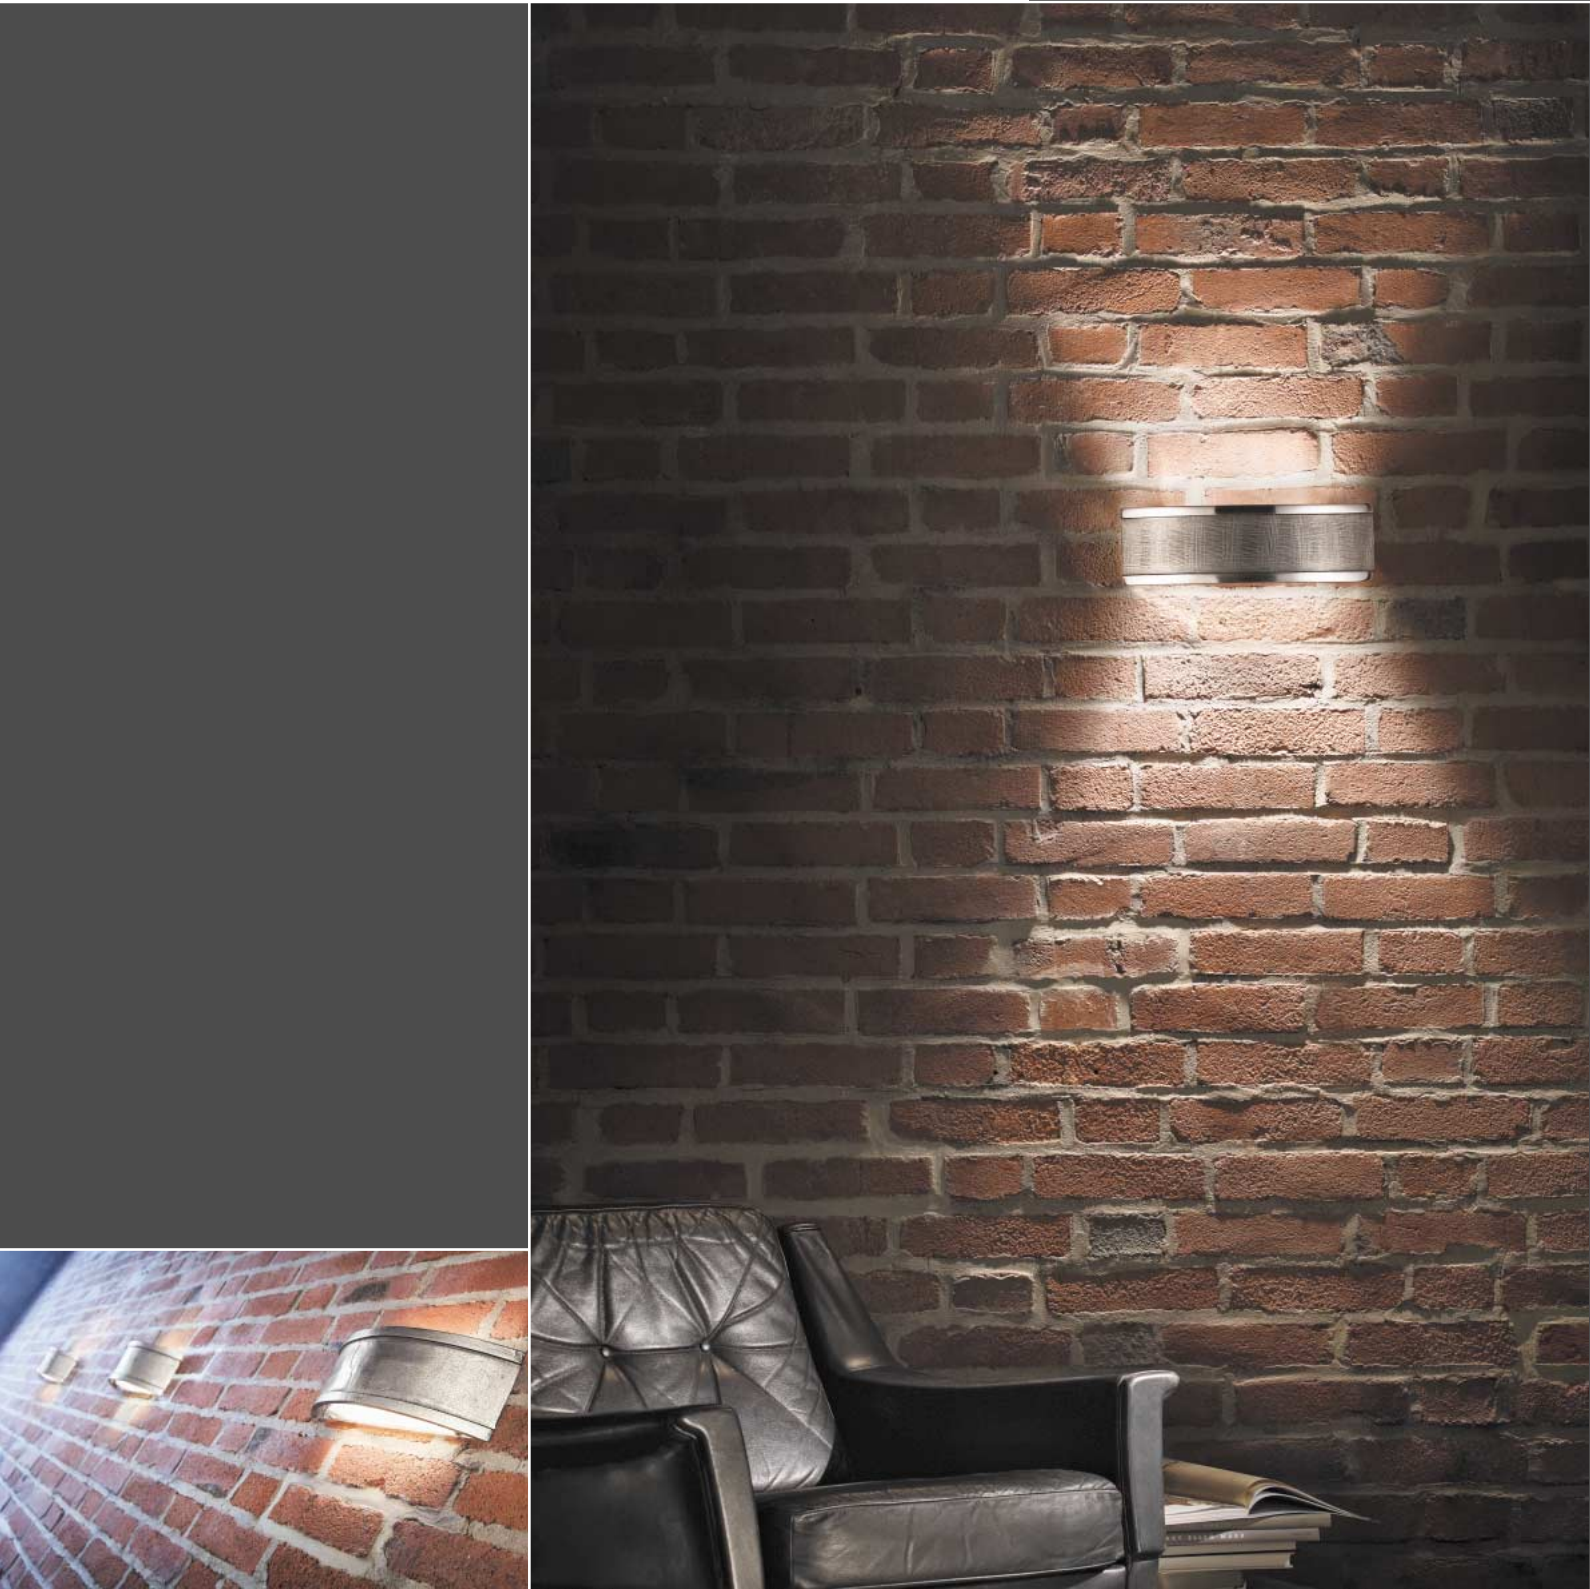

SHINE®
BY FISCHER LEUCHTEN

SHINE-HOTEL-ALU

Aluminium-Leuchten
Aluminium lamps
Aluminium luminaires
Aluminium lampen 19