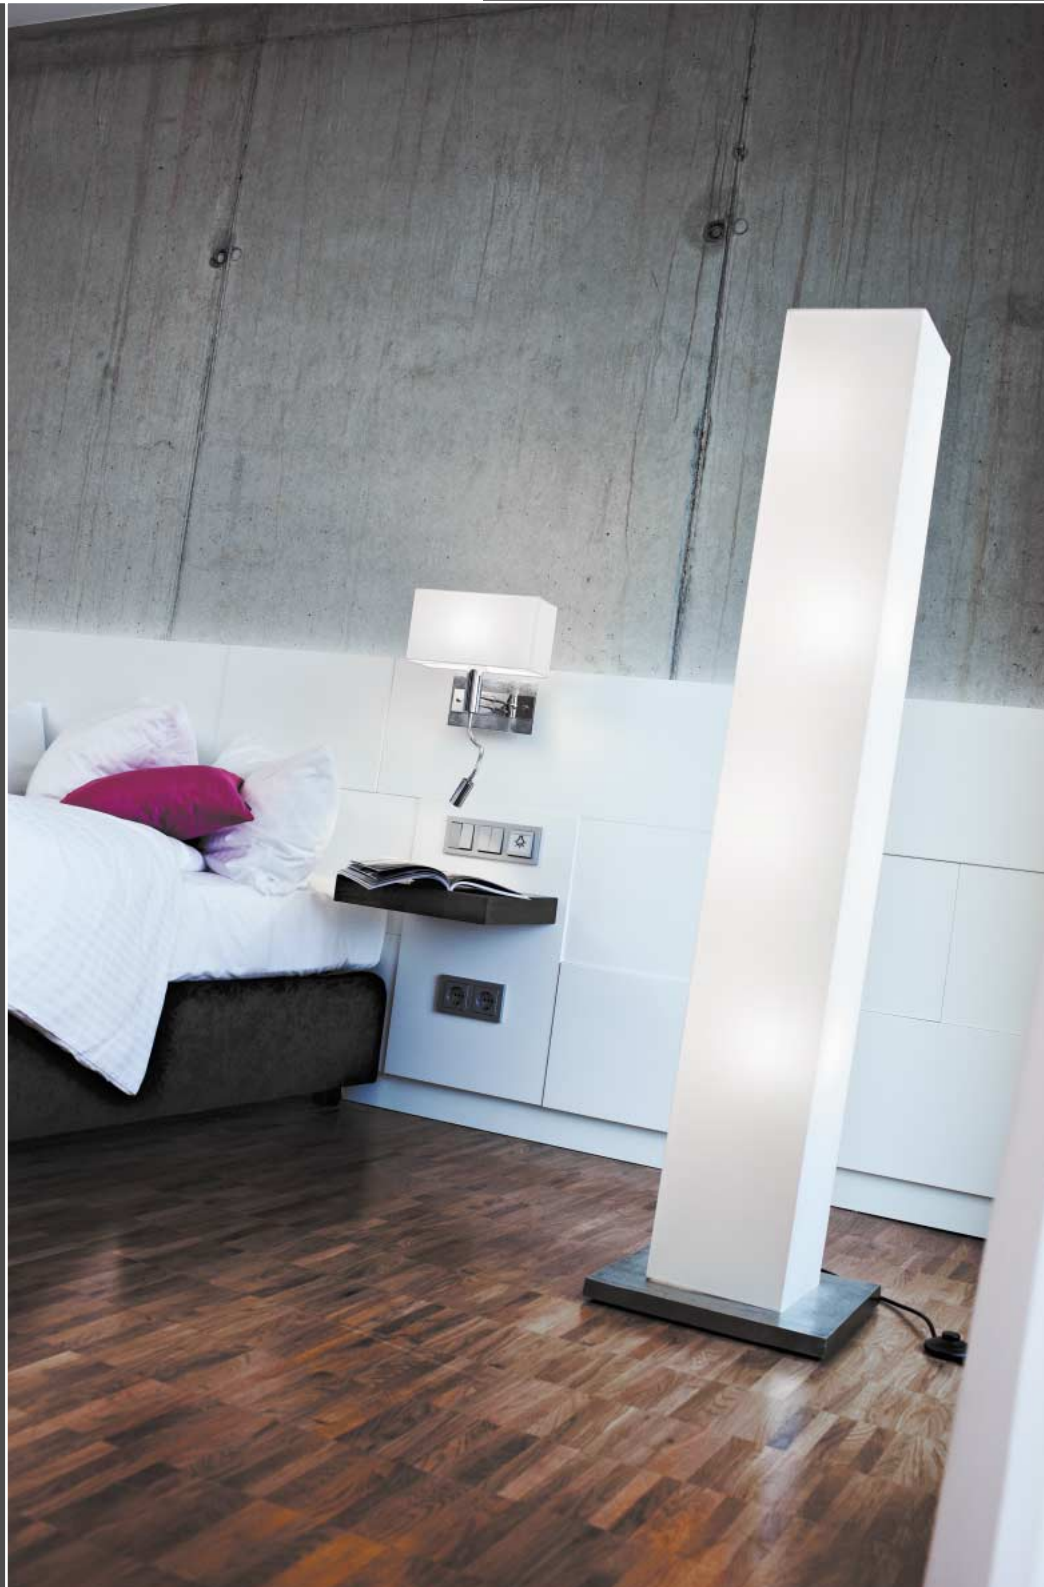

SHINE-HOTEL-ALU

Aluminium-Leuchten
Aluminium lamps
Aluminium luminaires
Aluminium lampen